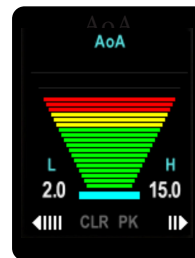

The Only Clock Replacement with 12-in-1 Functions!

Transform your panel without sacrificing simplicity. AV-20-S is an FAA NORSEE APPROVED 2" panel mounted display. With a matte display, AV-20-S is visible in direct sunlight and automatically adjusts brightness to ambient light. Replace your aging analog clock with (12 added features) for added safety and confidence.

DISPLAY VIEWS

- Probeless AoA (Voice Alerting & Peaks)
- G-Meter (Voice Alerting & Peaks)
- Attitude (Roll / Pitch)
- Slip / Skid Indication
- Clock (GMT / Local)
- Outside Air Temperature (C / F) (Probe Required)
- Bus Voltage
- Dual User Timers (Count Up / Down)
- Engine Run Timer
- Flight Timer (pitot connection required)
- Density Altitude (OAT Probe Required)
- True Airspeed (Kts / Mph) (OAT Probe Required)