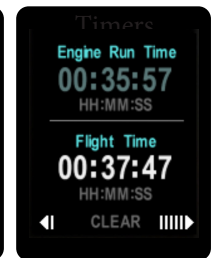

The Only Clock Replacement with 12-in-1 Functions!

Transform your panel without sacrificing simplicity. AV-20-S is an FAA NORSEE APPROVED 2" panel mounted display. With a matte display, AV-20-S is visible in direct sunlight and automatically adjusts brightness to ambient light. Replace your aging analog clock with (12 added features) for added safety and confidence.

DISPLAY VIEWS

- Probeless AoA (Voice Alerting & Peaks)
- G-Meter (Voice Alerting & Peaks)
- Attitude (Roll / Pitch)
- Slip / Skid Indication
- Clock (GMT / Local)
- Outside Air Temperature (C / F) (Probe Required)
- Bus Voltage
- Dual User Timers (Count Up / Down)
- Engine Run Timer
- Flight Timer (pitot connection required)
- Density Altitude (OAT Probe Required)
- True Airspeed (Kts / Mph) (OAT Probe Required)